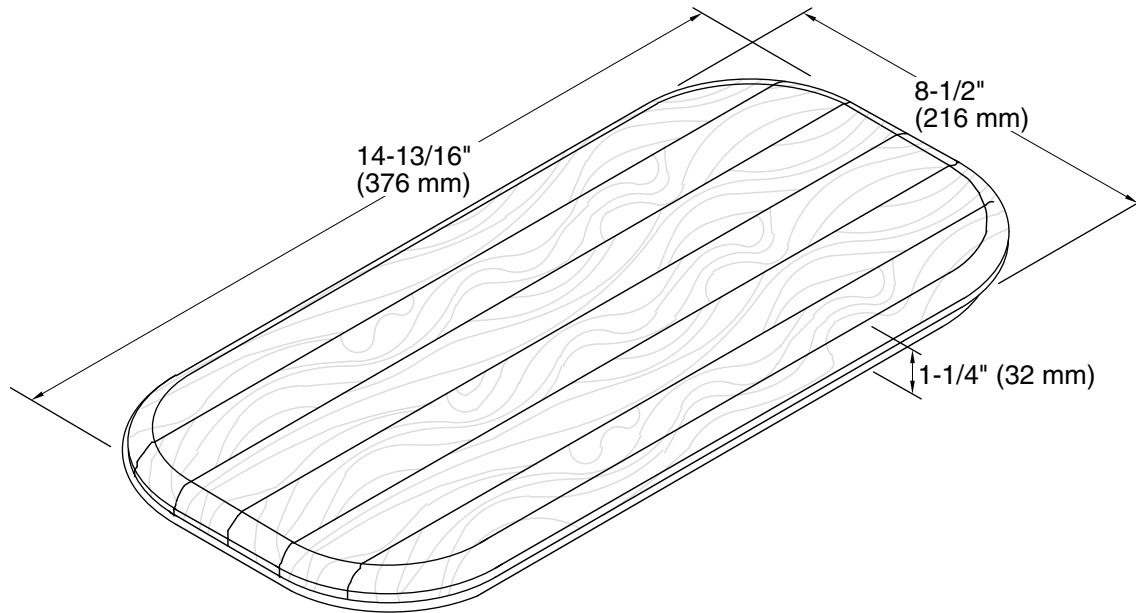

KOHLER®

Staccato™
Cutting Board
K-3370

Features

- Fits over the K-3369 Staccato kitchen sink.
- Durable hardwood construction.
- Provides a workstation for quick and easy prep work.

Codes/Standards

EPA TSCA Title VI

5-29-2021 18:24 - US/CA

THE BOLD LOOK
OF **KOHLER®**

Technical Information

All product dimensions are nominal.

Material: Wood